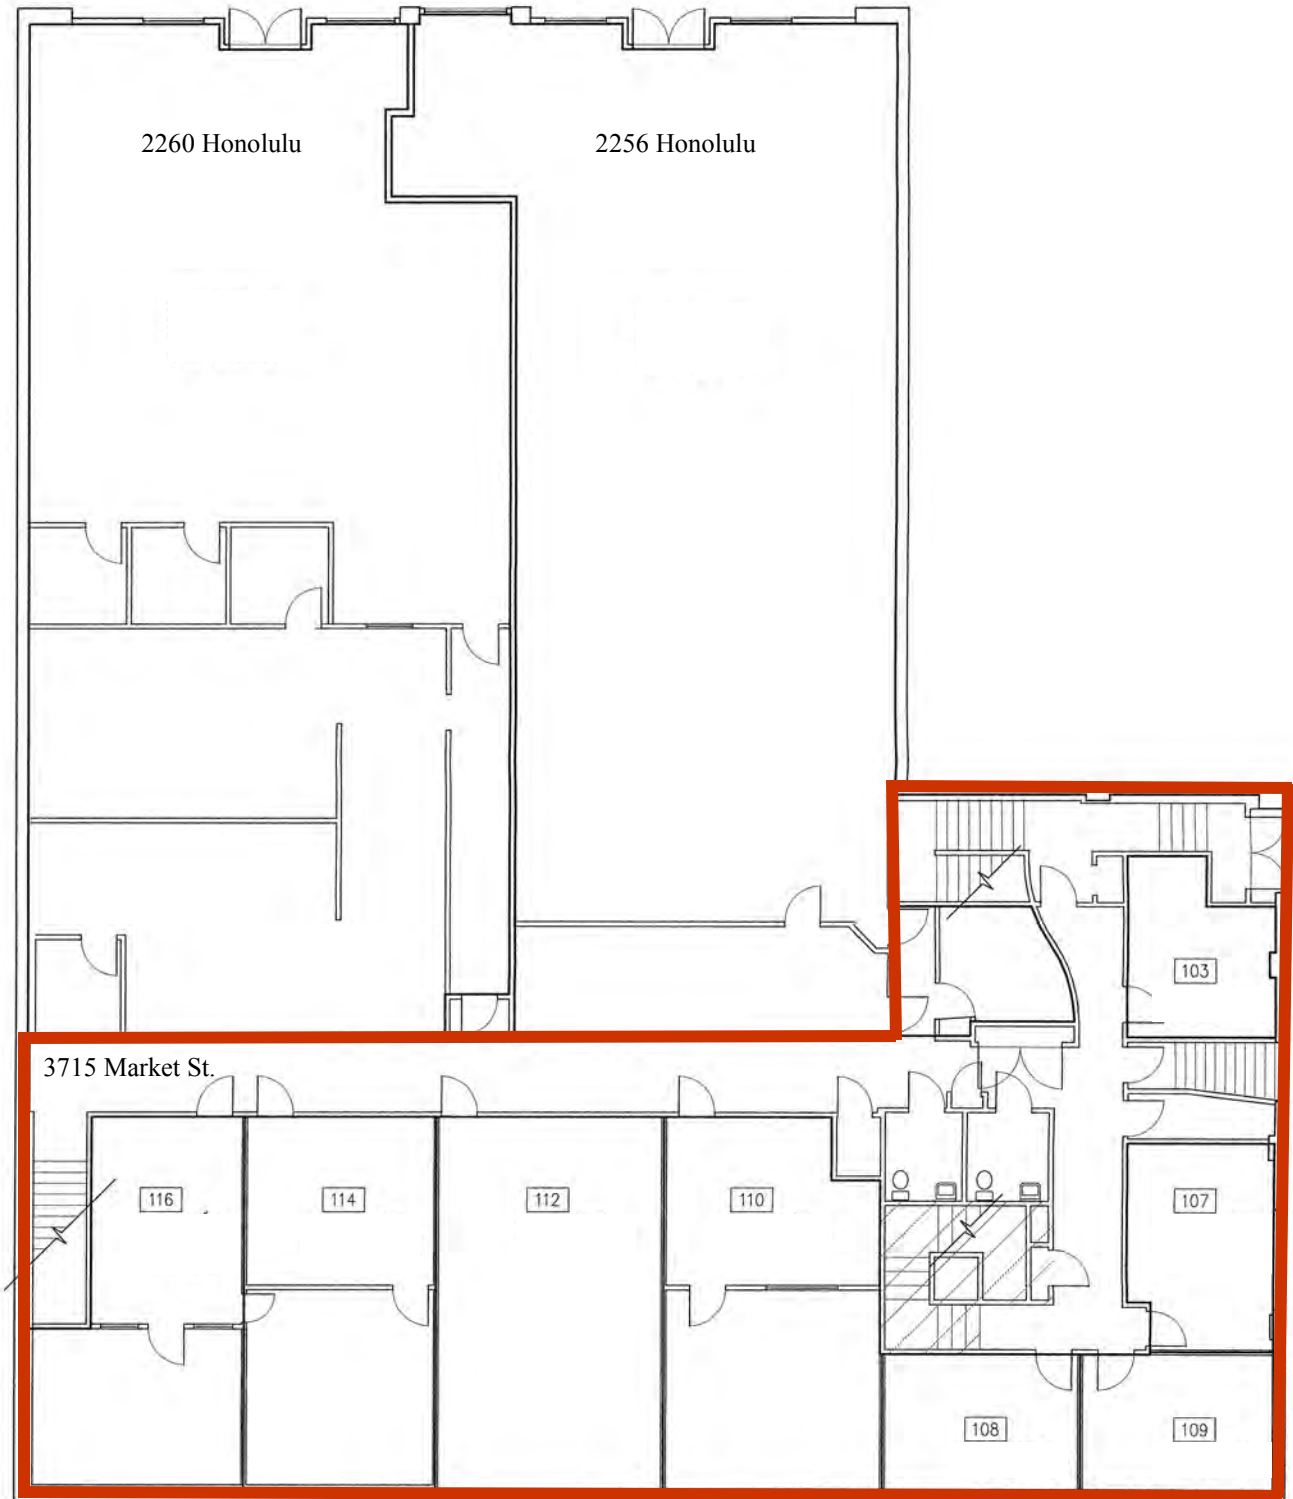

Market Street Office

3711-3715 Market Street, Glendale, CA

Professional Office Space for Lease

Honolulu Avenue

Market Street

For more information, please contact BP International, Inc.

Patsy Ma, MBA, CCIM, CRX, CLS BRE# 00980137

patsyma@bpinternational.net

650 W. Duarte Rd., #1088, Arcadia, CA 91007

Tel: 626-821-3448 x 100 Fax: 626-821-9099 www.BPInternational.net